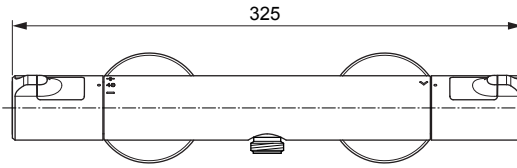

Ceratherm T50 A7214..

Ideal Standard

Produced from: Dez. 2019

Shower Thermostat
chrome **A7214AA**

Pos.	Description	Part-Number	Qty.	Pos.	Description	Part-Number	Qty.
1	Handle cpl.	A 861 382 AA	1 Set				
2	Thermostatic Cartridge cpl.	A 861 371 NU	1 pcs				
3	Stopping	A 861 373 NU	1 pcs				
4	Cartridge G1/2 180° cpl.	A 861 245 NU*	1 Set				
5	Nipple G1/2 outside cpl.	A 861 374 NU	1 Set				
6	Non-return valve	A 861 372 NU	1 Set				
7	Escutcheon	B 960 242 AA	1 pcs				
8	Warp over shelf	A 7215 AA	1 pcs				