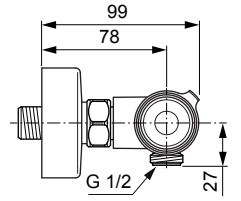

Ceratherm T50 A7214..

Ideal Standard

Produced from: Dez. 2019

Shower Thermostat
chrome **A7214AA**

Pos.	Description	Part-Number	Qty.	Pos.	Description	Part-Number	Qty.
1	Handle cpl.	A 861 382 AA	1 Set				
2	Thermostatic Cartridge cpl.	A 861 371 NU	1 pcs				
3	Stopping	A 861 373 NU	1 pcs				
4	Cartridge G1/2 180° cpl.	A 861 245 NU*	1 Set				
5	Nipple G1/2 outside cpl.	A 861 374 NU	1 Set				
6	Non-return valve	A 861 372 NU	1 Set				
7	Escutcheon	B 960 242 AA	1 pcs				
8	Warp over shelf	A 7215 AA	1 pcs				