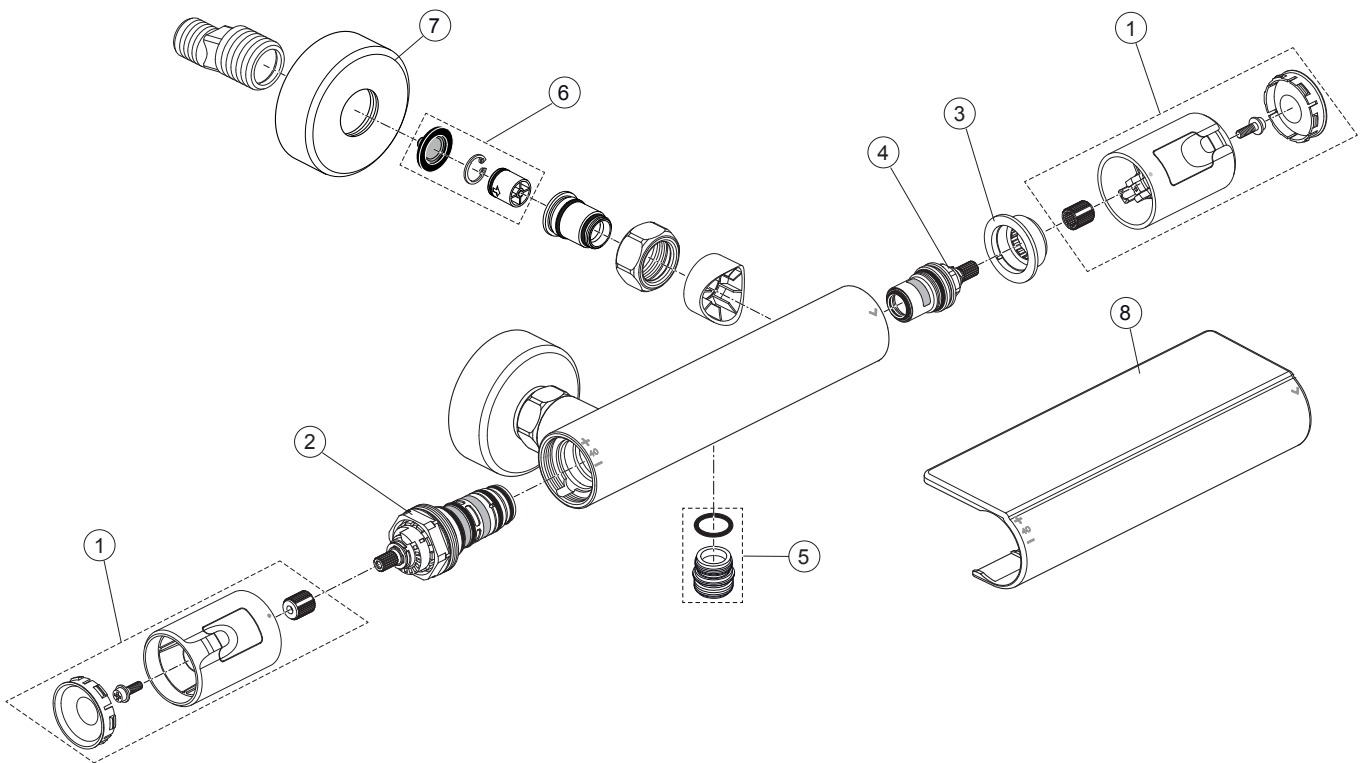

Ceratherm T50 A7214..

Ideal Standard

Produced from: Dez. 2019

Shower Thermostat
chrome **A7214AA**

Pos.	Description	Part-Number	Qty.	Pos.	Description	Part-Number	Qty.
1	Handle cpl.	A 861 382 AA	1 Set				
2	Thermostatic Cartridge cpl.	A 861 371 NU	1 pcs				
3	Stopping	A 861 373 NU	1 pcs				
4	Cartridge G1/2 180° cpl.	A 861 245 NU*	1 Set				
5	Nipple G1/2 outside cpl.	A 861 374 NU	1 Set				
6	Non-return valve	A 861 372 NU	1 Set				
7	Escutcheon	B 960 242 AA	1 pcs				
8	Warp over shelf	A 7215 AA	1 pcs				

**Universal set (not all parts needed)*