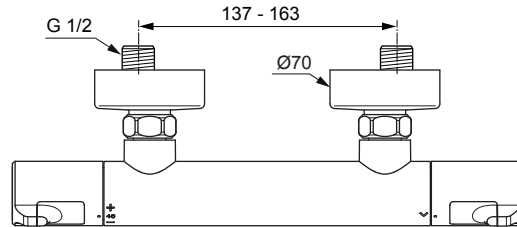

Ceratherm T50 A7214..

Ideal Standard

Produced from: Dez. 2019

Shower Thermostat
chrome **A7214AA**

Pos.	Description	Part-Number	Qty.	Pos.	Description	Part-Number	Qty.
1	Handle cpl.	A 861 382 AA	1 Set				
2	Thermostatic Cartridge cpl.	A 861 371 NU	1 pcs				
3	Stopping	A 861 373 NU	1 pcs				
4	Cartridge G1/2 180° cpl.	A 861 245 NU*	1 Set				
5	Nipple G1/2 outside cpl.	A 861 374 NU	1 Set				
6	Non-return valve	A 861 372 NU	1 Set				
7	Escutcheon	B 960 242 AA	1 pcs				
8	Warp over shelf	A 7215 AA	1 pcs				

**Universal set (not all parts needed)*