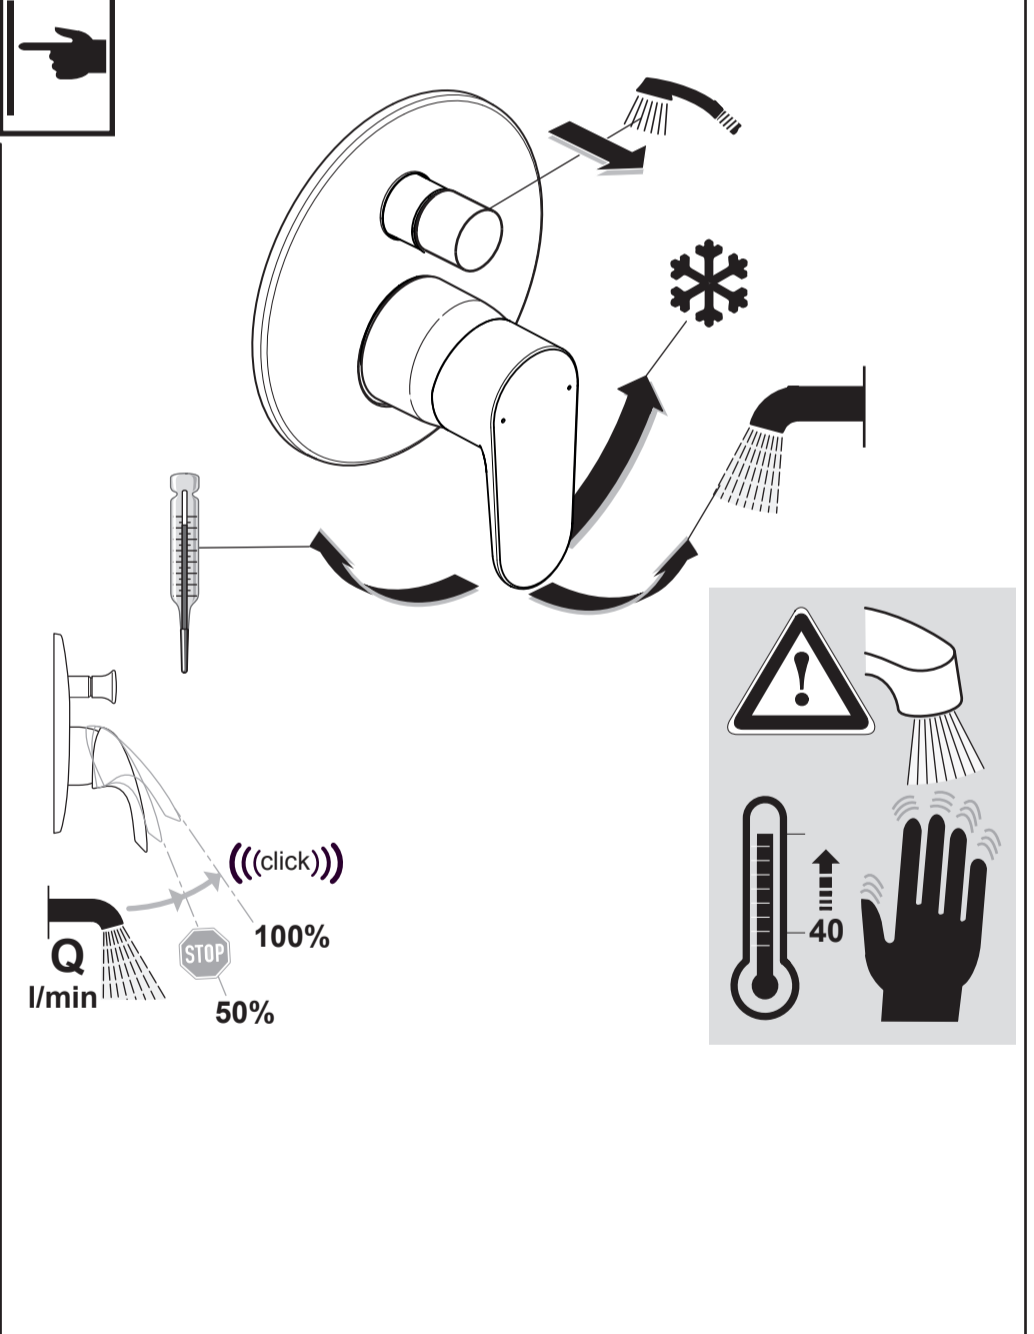

P	bar	0,5	MAX. 10	5	1	Q
T	°C	MAX. 80	65	40	23	(3 bar)
						l/min
						23