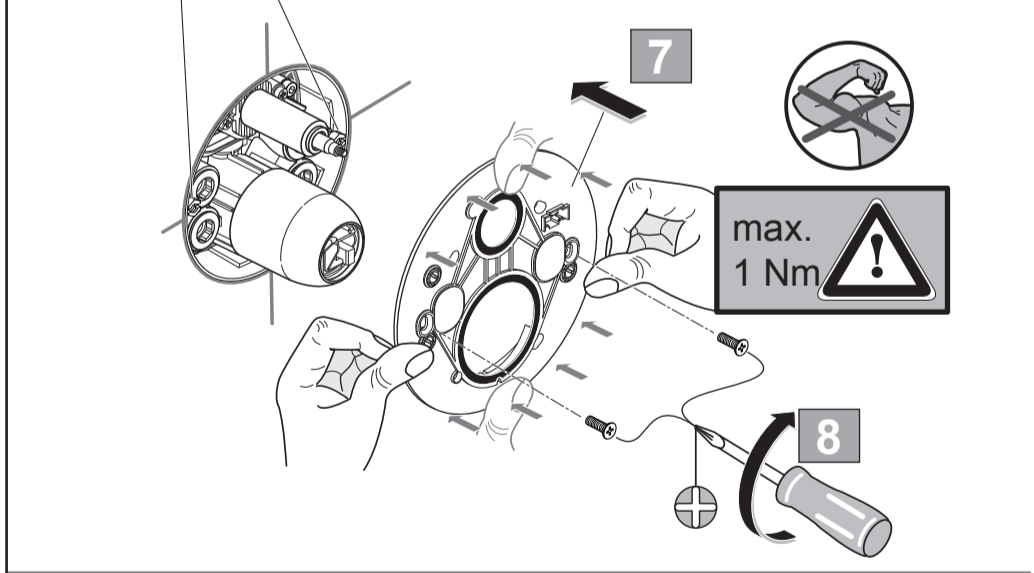

P	bar	0,5	MAX. 10	5	1	Q
T	°C	MAX. 80	65	40	23	(3 bar)
						l/min
						23