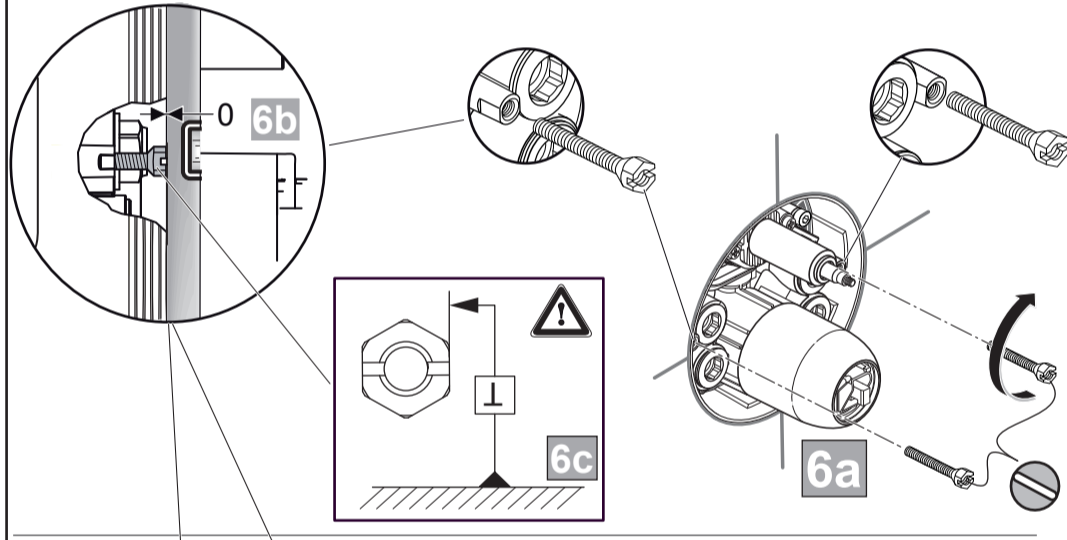

P	bar	0,5	MAX. 10	5	1	Q
T	°C	MAX. 80	65	40	23	(3 bar)
						l/min
						23