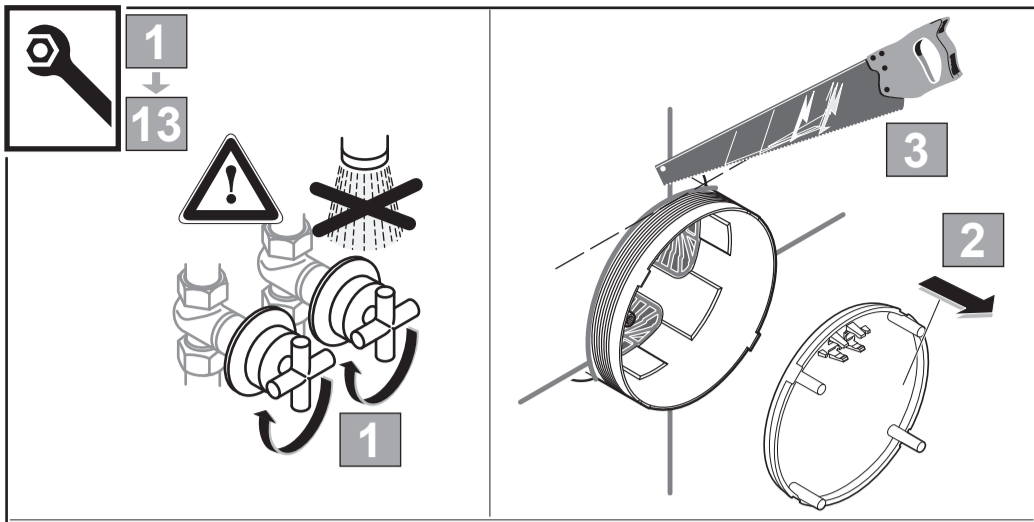

Ideal Standard

CERAFINE MODEL O

A7349 .. A7350 ..

0120 / A 868 639

Ideal Standard International NV
 Corporate Village - Gent Building
 Da Vincilaan 2
 1935 Zaventem
 Belgium

www.idealstandardinternational.com