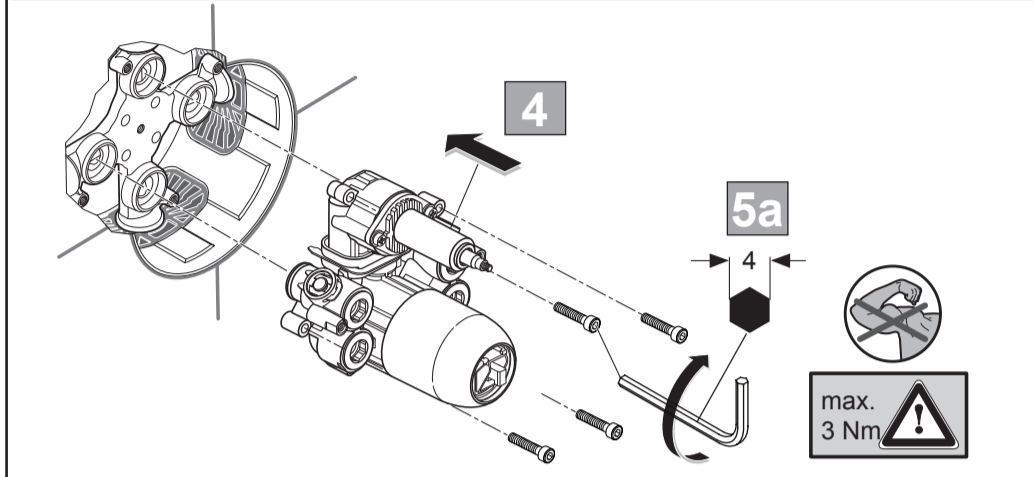

Ideal Standard

CERAFINE MODEL O

A7349 .. A7350 ..

0120 / A 868 639

Ideal Standard International NV
 Corporate Village - Gent Building
 Da Vincilaan 2
 1935 Zaventem
 Belgium

www.idealstandardinternational.com