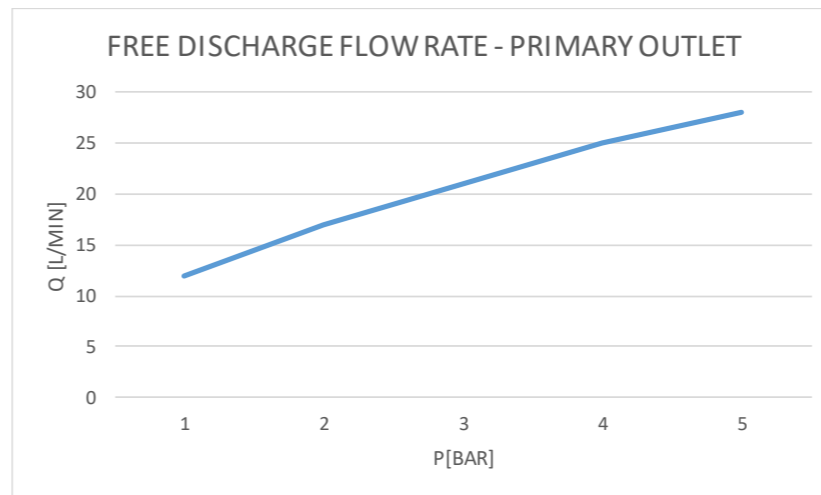

Max 54  
Min 31

G 1/2" Diverted Outlet  
with button pressed

Cod. : 9306453

Apice  
A

Num. articolo	cod. REMER	cod. DANIEL
1	R52	A825
2	R9BC	CR3602GH
3	NGH	NGHT
4	DEVK9AA	DEV612
5	I09RO	I09ROCR
6	OR4087353	OR4087353
7	NCA	NCACR
8	MATA	TA630
9	TAMAD	TAMAD
10	GR54P	GR5X4P