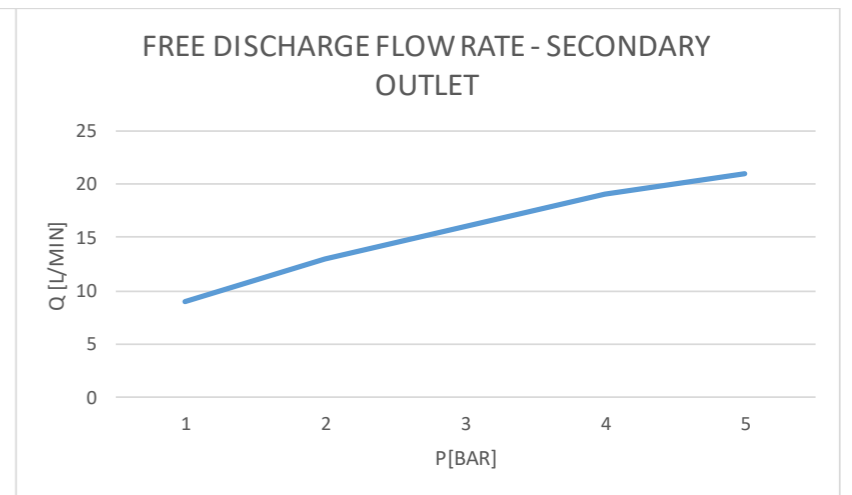

Max 54  
Min 31

G 1/2" Diverted Outlet  
with button pressed

Cod. : 9306453

Apice  
A

Num. articolo	cod. REMER	cod. DANIEL
1	R52	A825
2	R9BC	CR3602GH
3	NGH	NGHT
4	DEVK9AA	DEV612
5	I09RO	I09ROCR
6	OR4087353	OR4087353
7	NCA	NCACR
8	MATA	TA630
9	TAMAD	TAMAD
10	GR54P	GR5X4P