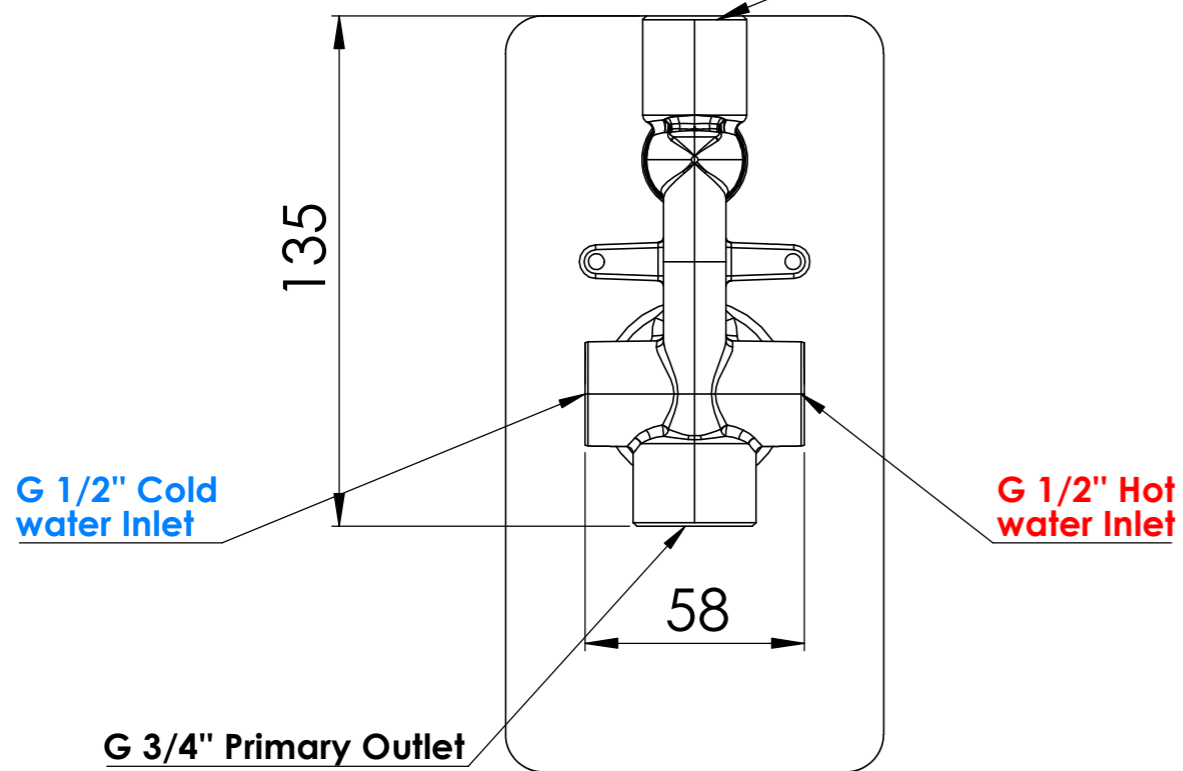

Max 54  
Min 31

G 1/2" Diverted Outlet  
with button pressed

Cod. : 9306453

Apice  
A

Num. articolo	cod. REMER	cod. DANIEL
1	R52	A825
2	R9BC	CR3602GH
3	NGH	NGHT
4	DEVK9AA	DEV612
5	I09RO	I09ROCR
6	OR4087353	OR4087353
7	NCA	NCACR
8	MATA	TA630
9	TAMAD	TAMAD
10	GR54P	GR5X4P