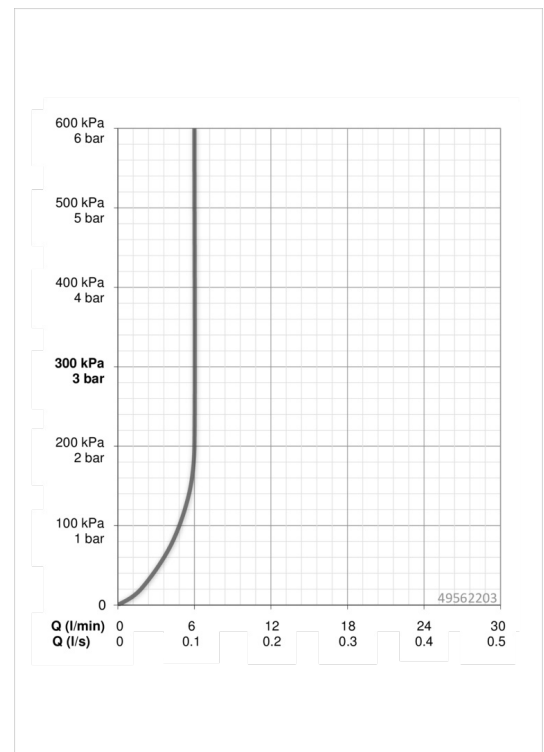

Technische Daten

Flow properties

Flow-rate at 300 kPa (with flow controller) **0.10 l/s**

Technical properties

DN-size (nominal dimension) **DN15**

Connection size **G3/8**

Type approvals

DVGW **NW-6506CN0242**

ItemTypeApprovalABP **P-IX 28938/IA**

CSTB **322-M1-17/1**

ACS **16 ACC NY 205**

Spare parts

SP49562203

	Code
1	59913827
1.1	59904755
1.3	59912112
2	59912504
2.1	59913651
3	59913210
4	59912324
4	59913075
4.1	59912325
4.3	59912590
4.4	59905072
5.1	59913067
5.10	59902337
5.11	59912551
5.12	59912474
5.2	59904624
5.3	59913653
5.5	59904765
5.6	59904766
5.7	59912113
5.8	59913213
5.9	59912515
6	59913727
7	59904620
N.I.	59912108