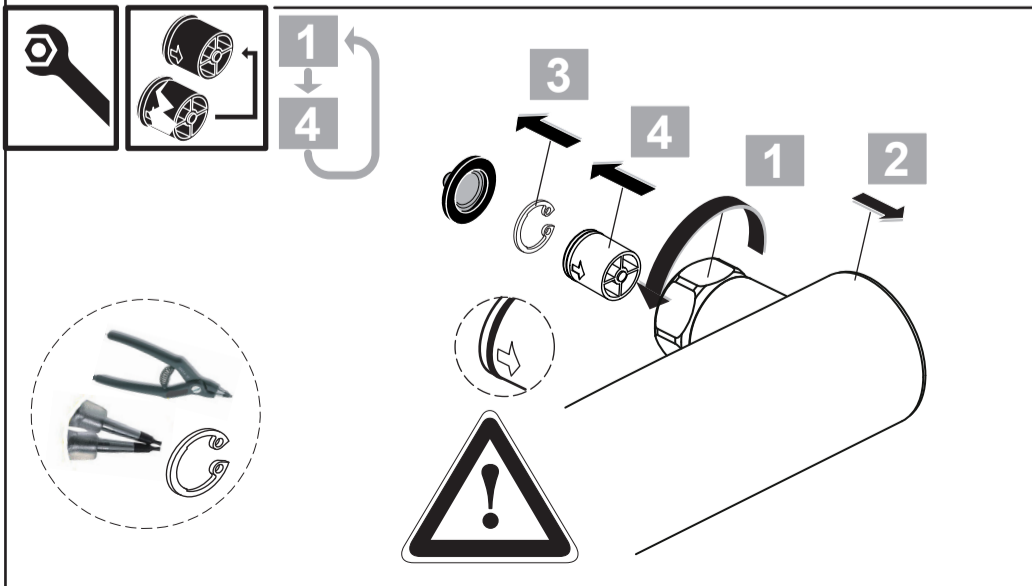

CERATHERM T100
 A 7234 .. A7235 ..

0220 / A 868 568
 Made in Germany

A 7235 ..

A 7234 ..

Ideal Standard International NV
 Corporate Village - Gent Building
 Da Vincilaan 2
 1935 Zaventem
 Belgium

www.idealstandardinternational.com