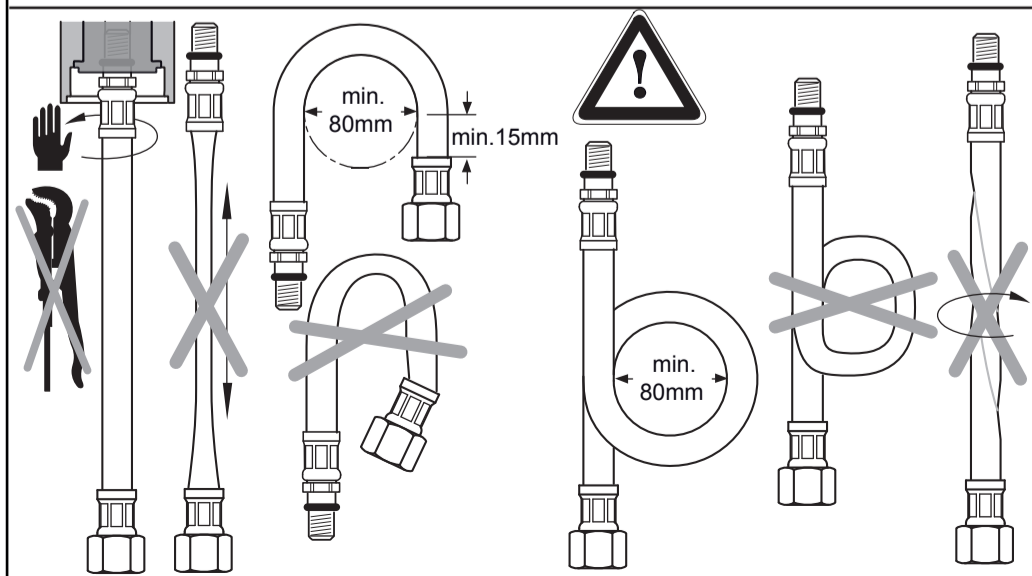

P	bar	0,5		MAX. 10	5		Q (3 bar)
	T	°C			MAX. 85	65		I/min 5