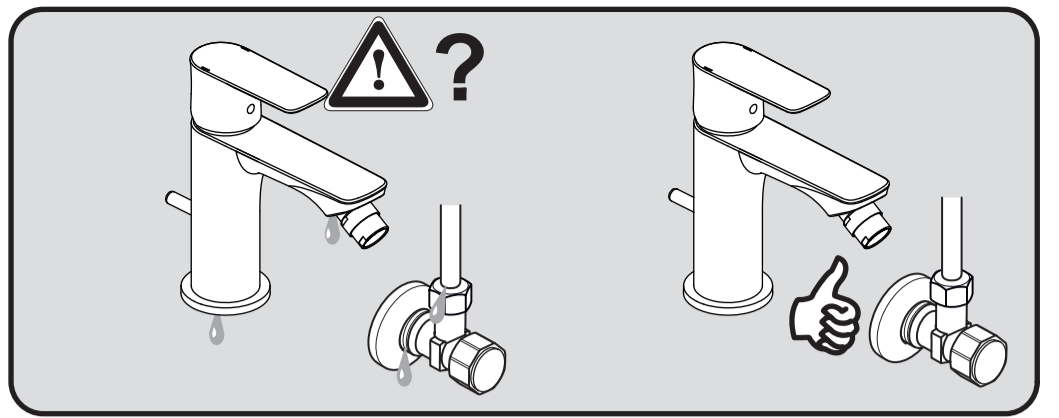

P	bar	0,5		MAX. 10	5		Q (3 bar)
	T	°C			MAX. 85	65		I/min 5