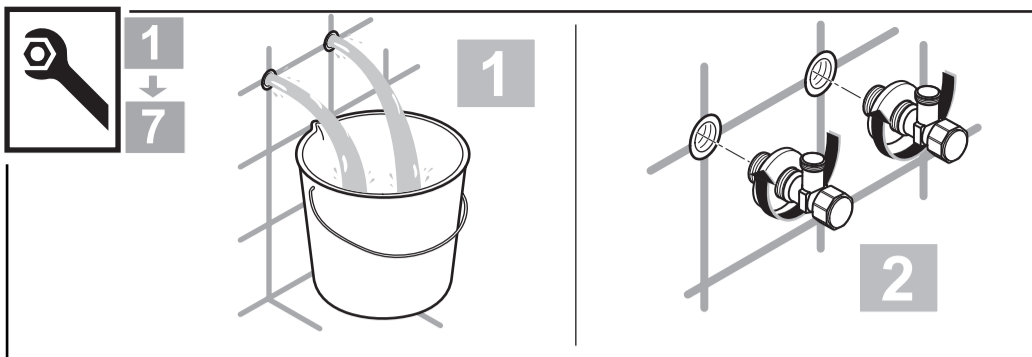

P	bar	0,5		MAX. 10	5		Q (3 bar)
	T	°C			MAX. 85	65		I/min 5