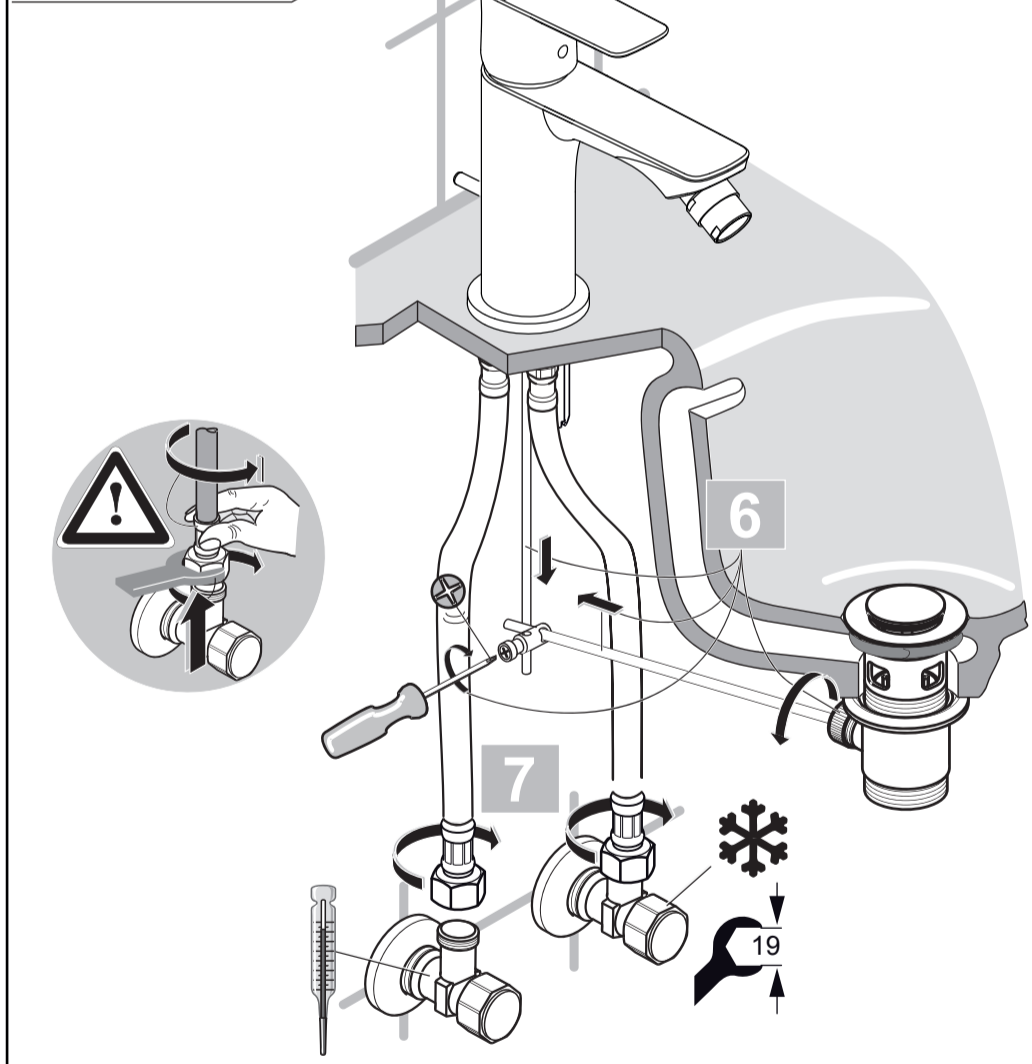

P	bar	0,5		MAX. 10	5		Q (3 bar)
	T	°C			MAX. 85	65		I/min 5