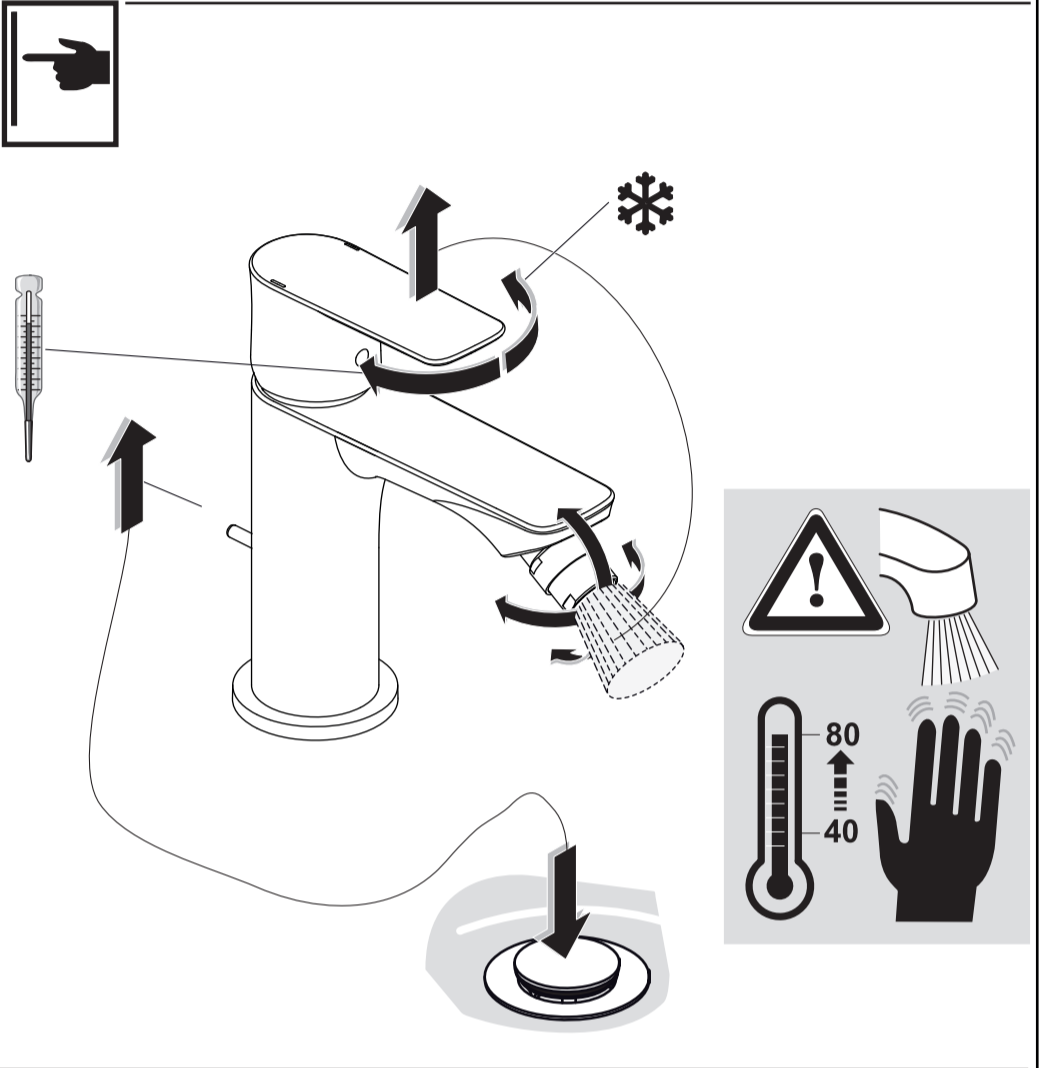

P	bar	0,5		MAX. 10	5		Q (3 bar)
	T	°C			MAX. 85	65		I/min 5