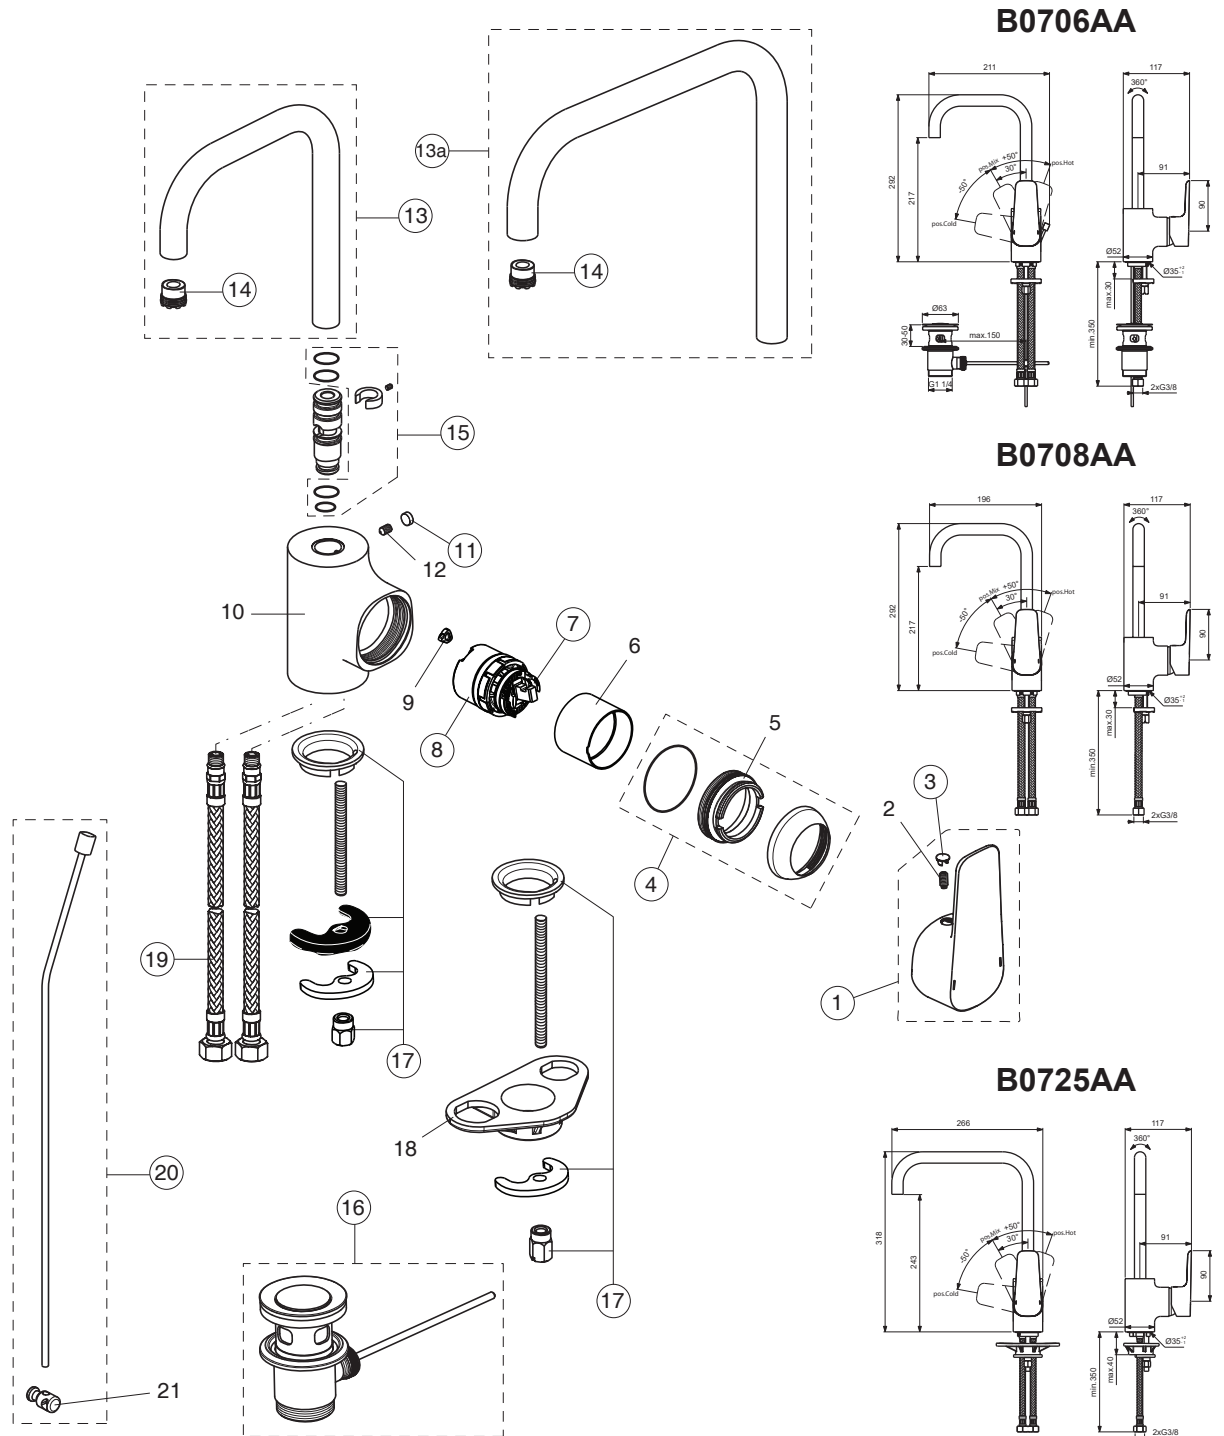

CERAPLAN III

| Pos. | Signify | Spare parts-Nr. | Quantity | Pos. | Signify | Spare parts-Nr. | Quantity |
|------|-----------------------|-----------------|----------|------|------------------------------|-----------------|----------|
| 1 | Lever, w/logo-set | B961118AA | 1 Pcs. | 14 | Aerator cache M16.5x1 | B960497NU | 1 Pcs. |
| 2 | Screw M5x8 | | 1 Pcs. | 15 | Sealing set for tub.spout | B961120NU | 1 Set |
| 3 | Cap decorative | B960473AA | 1 Pcs. | 16 | Pop-up drain ass. | A962991AA | 1 Pcs. |
| 4 | Rosette-compl. | B961113AA | 1 Pcs. | 17 | Pop-up waste-plastic | B964550AA | 1 Pcs. |
| 5 | Screw M41x1.5/M46x1.5 | | 1 Pcs. | 18 | Connecting set | B960608NU | 1 Set |
| 6 | Insert | | 1 Pcs. | 19 | Flex pexhose G3/8-M10x1/L445 | A963600NU | 1 Pcs. |
| 7 | Hot limit stop | A861181NU | 1 Pcs. | 20 | Pull-up rod-compl. | B961119AA | 1 Pcs. |
| 8 | Cartridge Ø38mm-click | B961491NU | 1 Pcs. | 21 | Pop up waste shackle | | 1 Pcs. |
| 9 | Pin | | 1 Pcs. | | | | |
| 10 | Body kitchen | | 1 Pcs. | | | | |
| 11 | Rubber Ø8.1x3 | B960583NU | 1 Pcs. | | | | |
| 12 | Screw M5x8 | | 1 Pcs. | | | | |
| 13 | Tub.spout U160mm | B961121AA | 1 Pcs. | | | | |
| 13a | Tub.spout U230mm | B960498AA | 1 Pcs. | | | | |