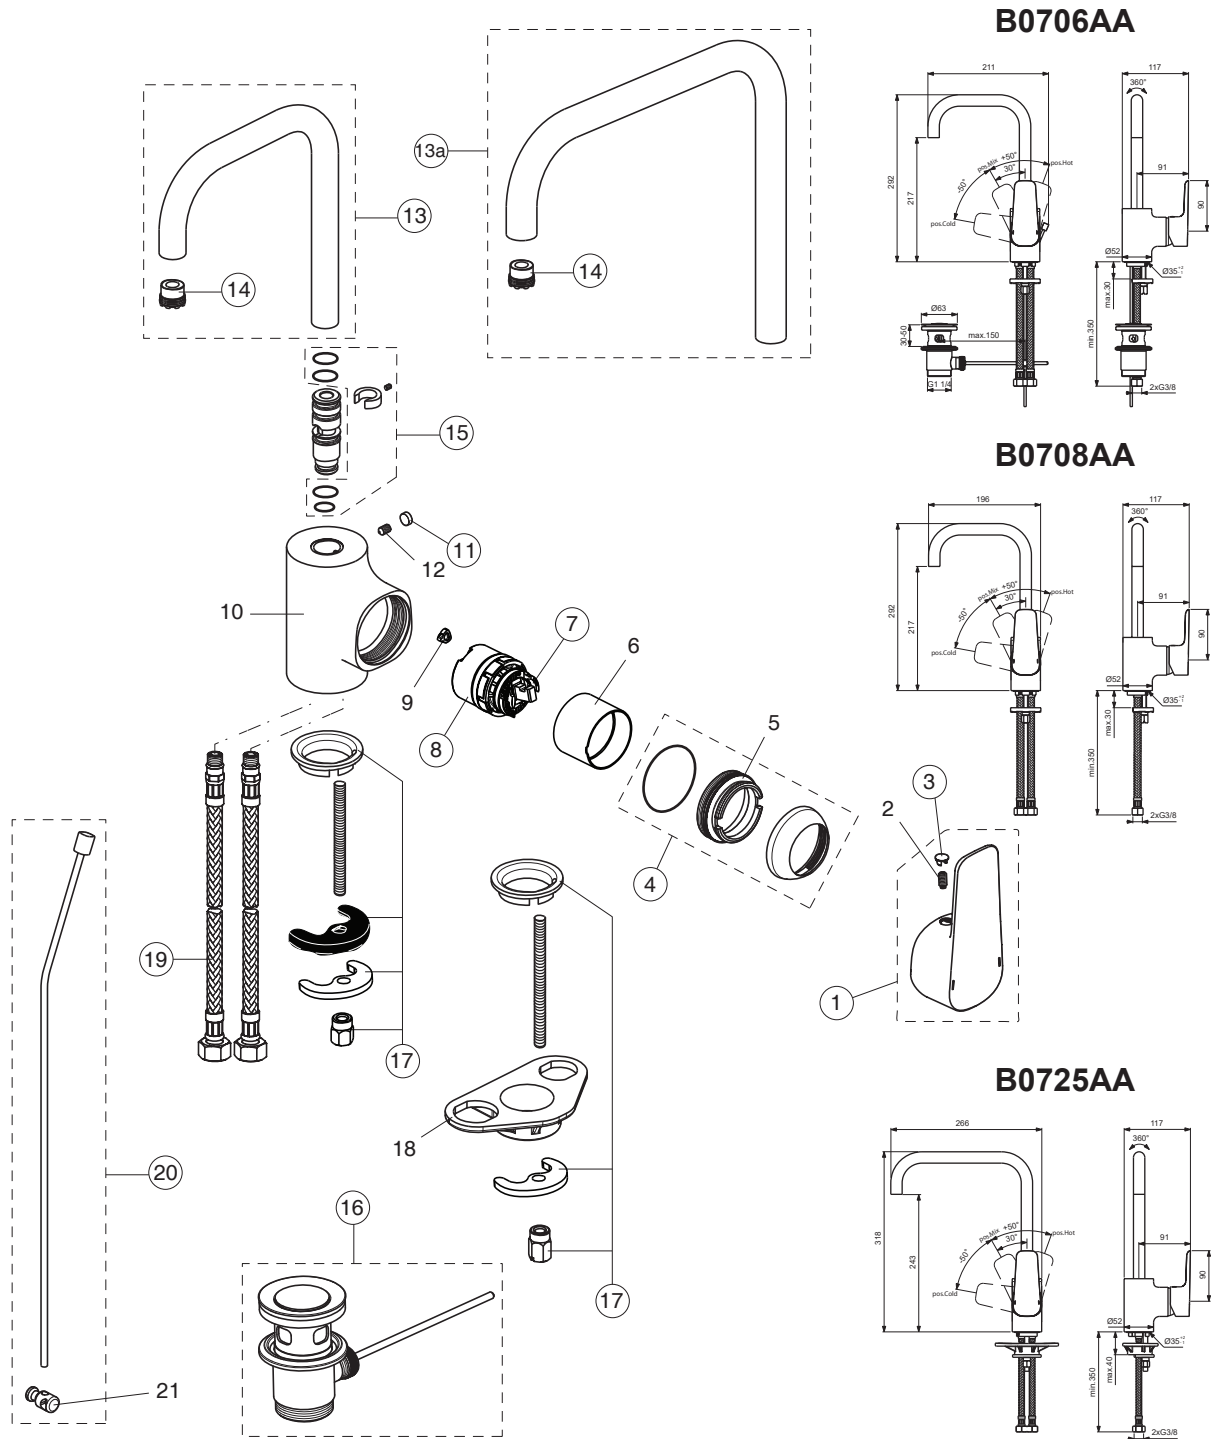

CERAPLAN III

Pos.	Signify	Spare parts-Nr.	Quantity	Pos.	Signify	Spare parts-Nr.	Quantity
1	Lever, w/logo-set	B961118AA	1 Pcs.	14	Aerator cache M16.5x1	B960497NU	1 Pcs.
2	Screw M5x8		1 Pcs.	15	Sealing set for tub.spout	B961120NU	1 Set
3	Cap decorative	B960473AA	1 Pcs.	16	Pop-up drain ass.	A962991AA	1 Pcs.
4	Rosette-compl.	B961113AA	1 Pcs.	17	Pop-up waste-plastic	B964550AA	1 Pcs.
5	Screw M41x1.5/M46x1.5		1 Pcs.	17	Connecting set	B960608NU	1 Set
6	Insert		1 Pcs.	18	U plate support bracket fixing kit		1 Pcs.
7	Hot limit stop	A861181NU	1 Pcs.	19	Flex pexhose G3/8-M10x1/L445	A963600NU	1 Pcs.
8	Cartridge Ø38mm-click	B961491NU	1 Pcs.	20	Pull-up rod-compl.	B961119AA	1 Pcs.
9	Pin		1 Pcs.	21	Pop up waste shackle		1 Pcs.
10	Body kitchen		1 Pcs.				
11	Rubber Ø8.1x3	B960583NU	1 Pcs.				
12	Screw M5x8		1 Pcs.				
13	Tub.spout U160mm	B961121AA	1 Pcs.				
13a	Tub.spout U230mm	B960498AA	1 Pcs.				