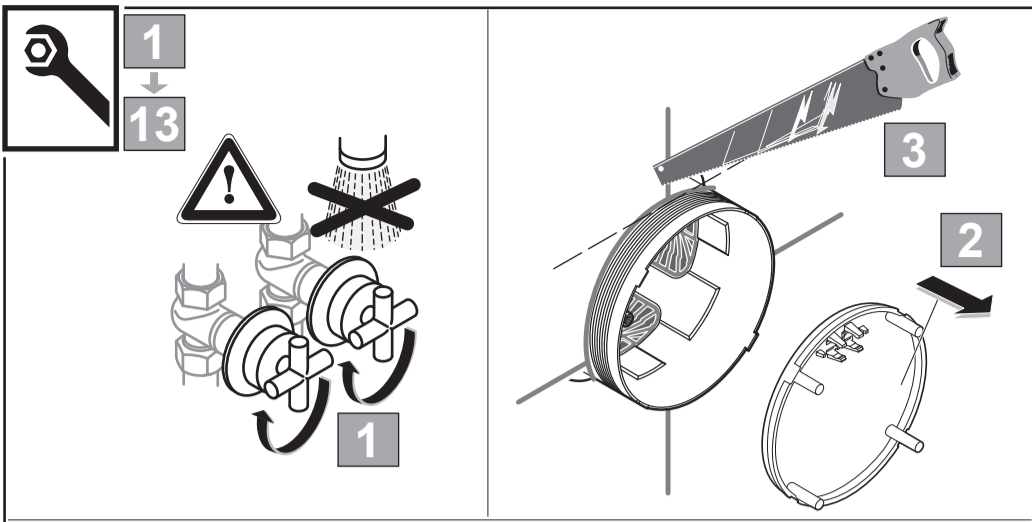

Ideal Standard

**CERAFINE MODEL O**  
**A7349 .. A7350 ..**

0221 / A 868 639

Ideal Standard International NV  
 Corporate Village - Gent Building  
 Da Vincilaan 2  
 1935 Zaventem  
 Belgium

www.idealstandardinternational.com