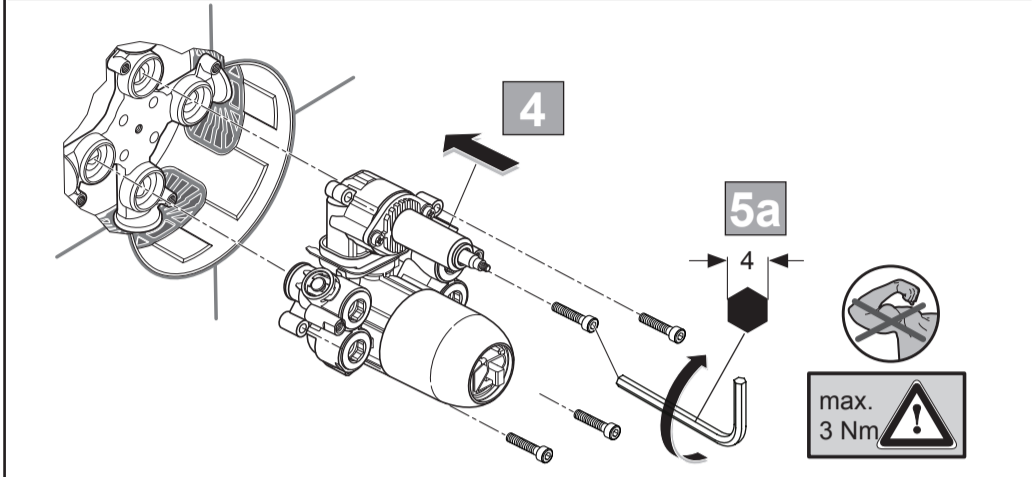

Ideal Standard

**CERAFINE MODEL O**  
**A7349 .. A7350 ..**

0221 / A 868 639

Ideal Standard International NV  
 Corporate Village - Gent Building  
 Da Vincilaan 2  
 1935 Zaventem  
 Belgium

www.idealstandardinternational.com