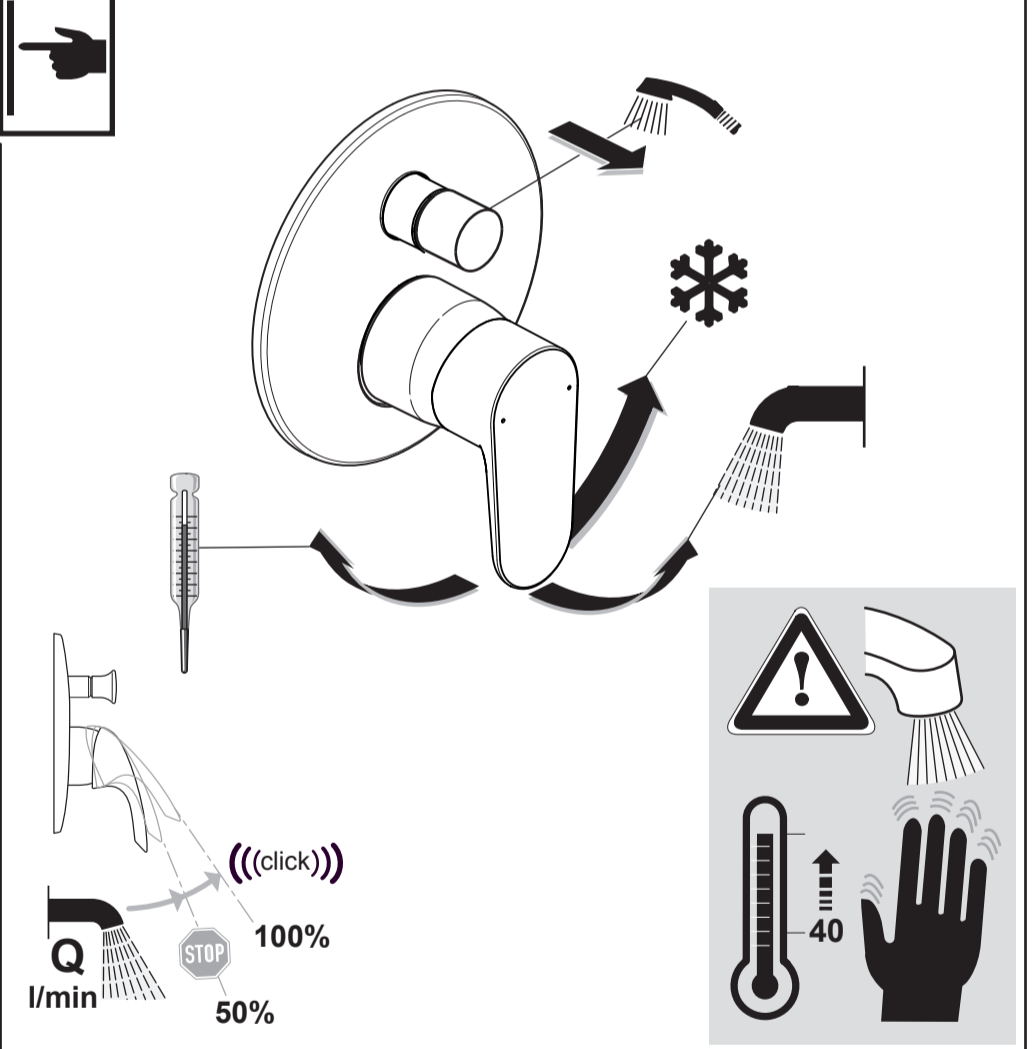

P	bar	0,5	MAX. 10	5	1	Q
						(3 bar)
T	°C		MAX. 80	65	40	l/min
						23