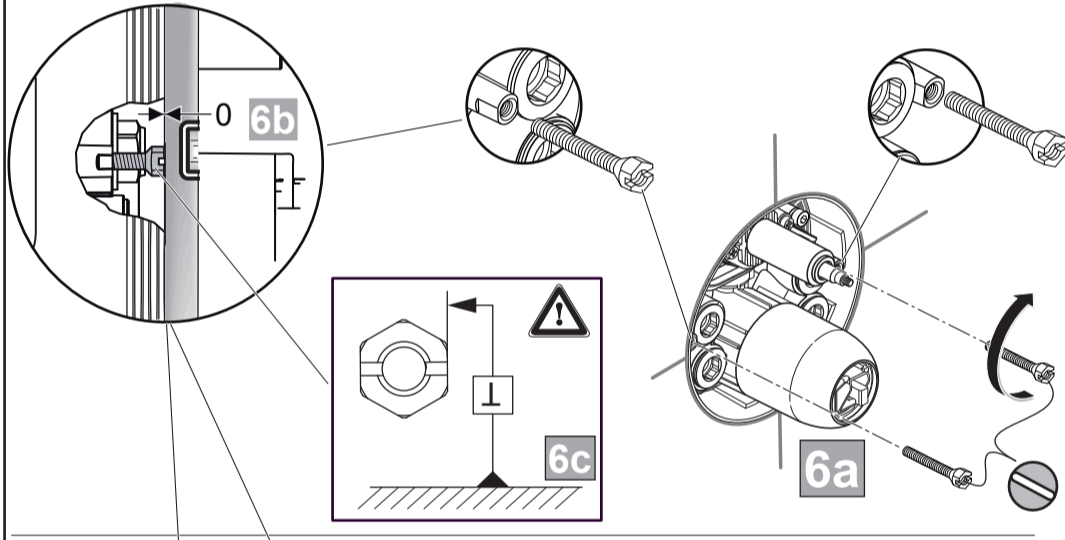

P	bar	0,5	MAX. 10	5	1	Q
						(3 bar)
T	°C		MAX. 80	65	40	l/min
						23