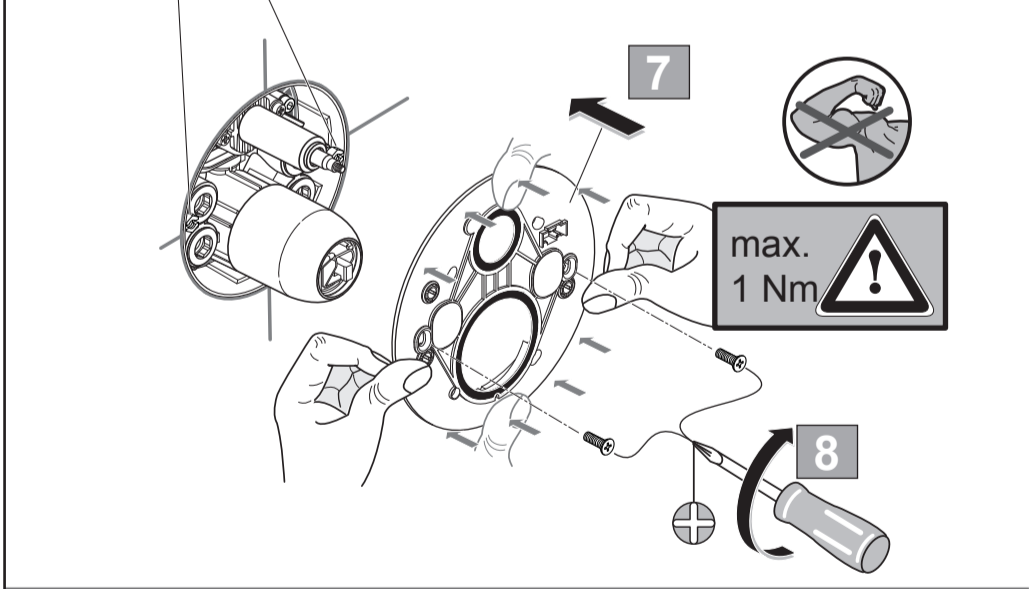

P	bar	0,5	MAX. 10	5	1	Q
						(3 bar)
T	°C		MAX. 80	65	40	l/min
						23