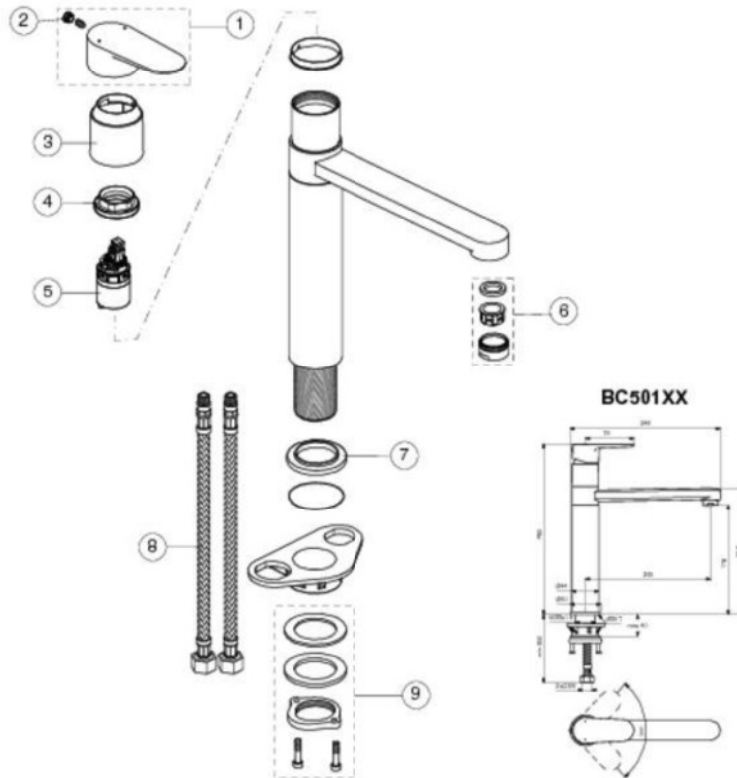

CERAFINE MODEL O

For XX=Coverage-Designate:
AA=chrome,XG=silk black
PP=champagne pearl

For instance:
B961644AA for chrome

Pos.	Signify	Spare parts-Nr.	Quantity	Pos.	Signify	Spare parts-Nr.	Quantity
1	Lever, avlogo-campi	B961644XX	1 Set				
2	Cap obscortive	B964056NJ	1 Pcs.				
3	Escarabeon	B961610XX	1 Pcs.				
4	Screw M3x1.5	B961649NJ	1 Pcs.				
5	Cartridge Ø28mm	A861397NJ	1 Pcs.				
6	Perforator M24x1-A	A960321XX	1 Pcs.				
7	Risette decorative	B960712XX	1 Pcs.				
8	Connecting group	B960256NJ	1 Set				
9	Flhose G3/8-L590mm	B961614NJ	1 Pcs.				

10.2021

IS_CerafineModelO_BC501_SparesL_NN.pdf